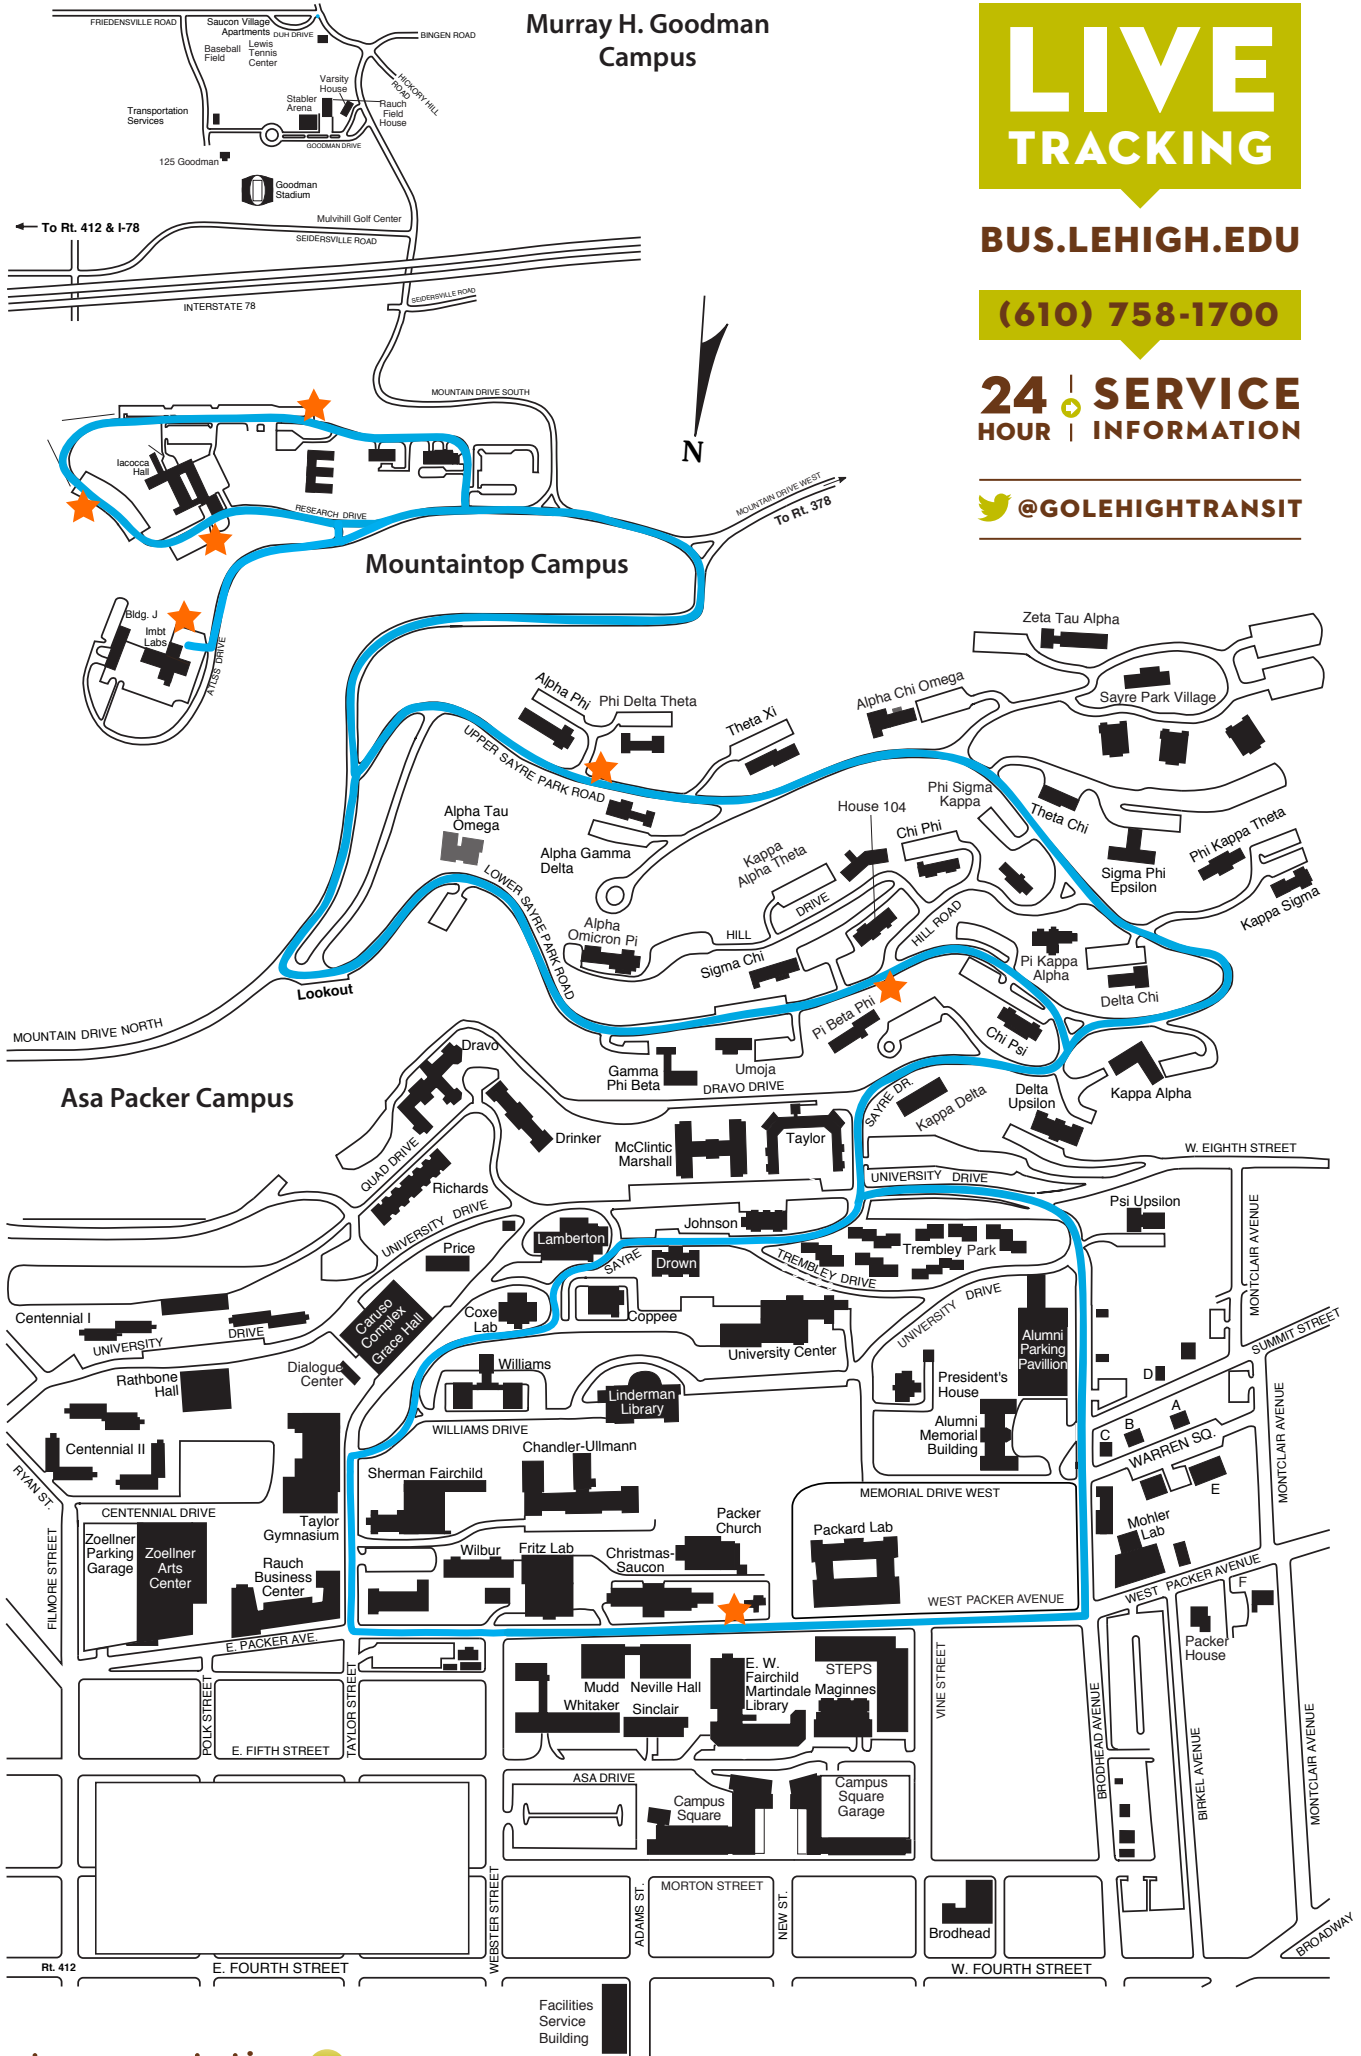

Safe. Smart. Serving Lehigh.

LIVE TRACKING

BUS.LEHIGH.EDU

(610) 758-1700

24 | SERVICE HOUR | INFORMATION

@GOLEHIGHTRANSIT