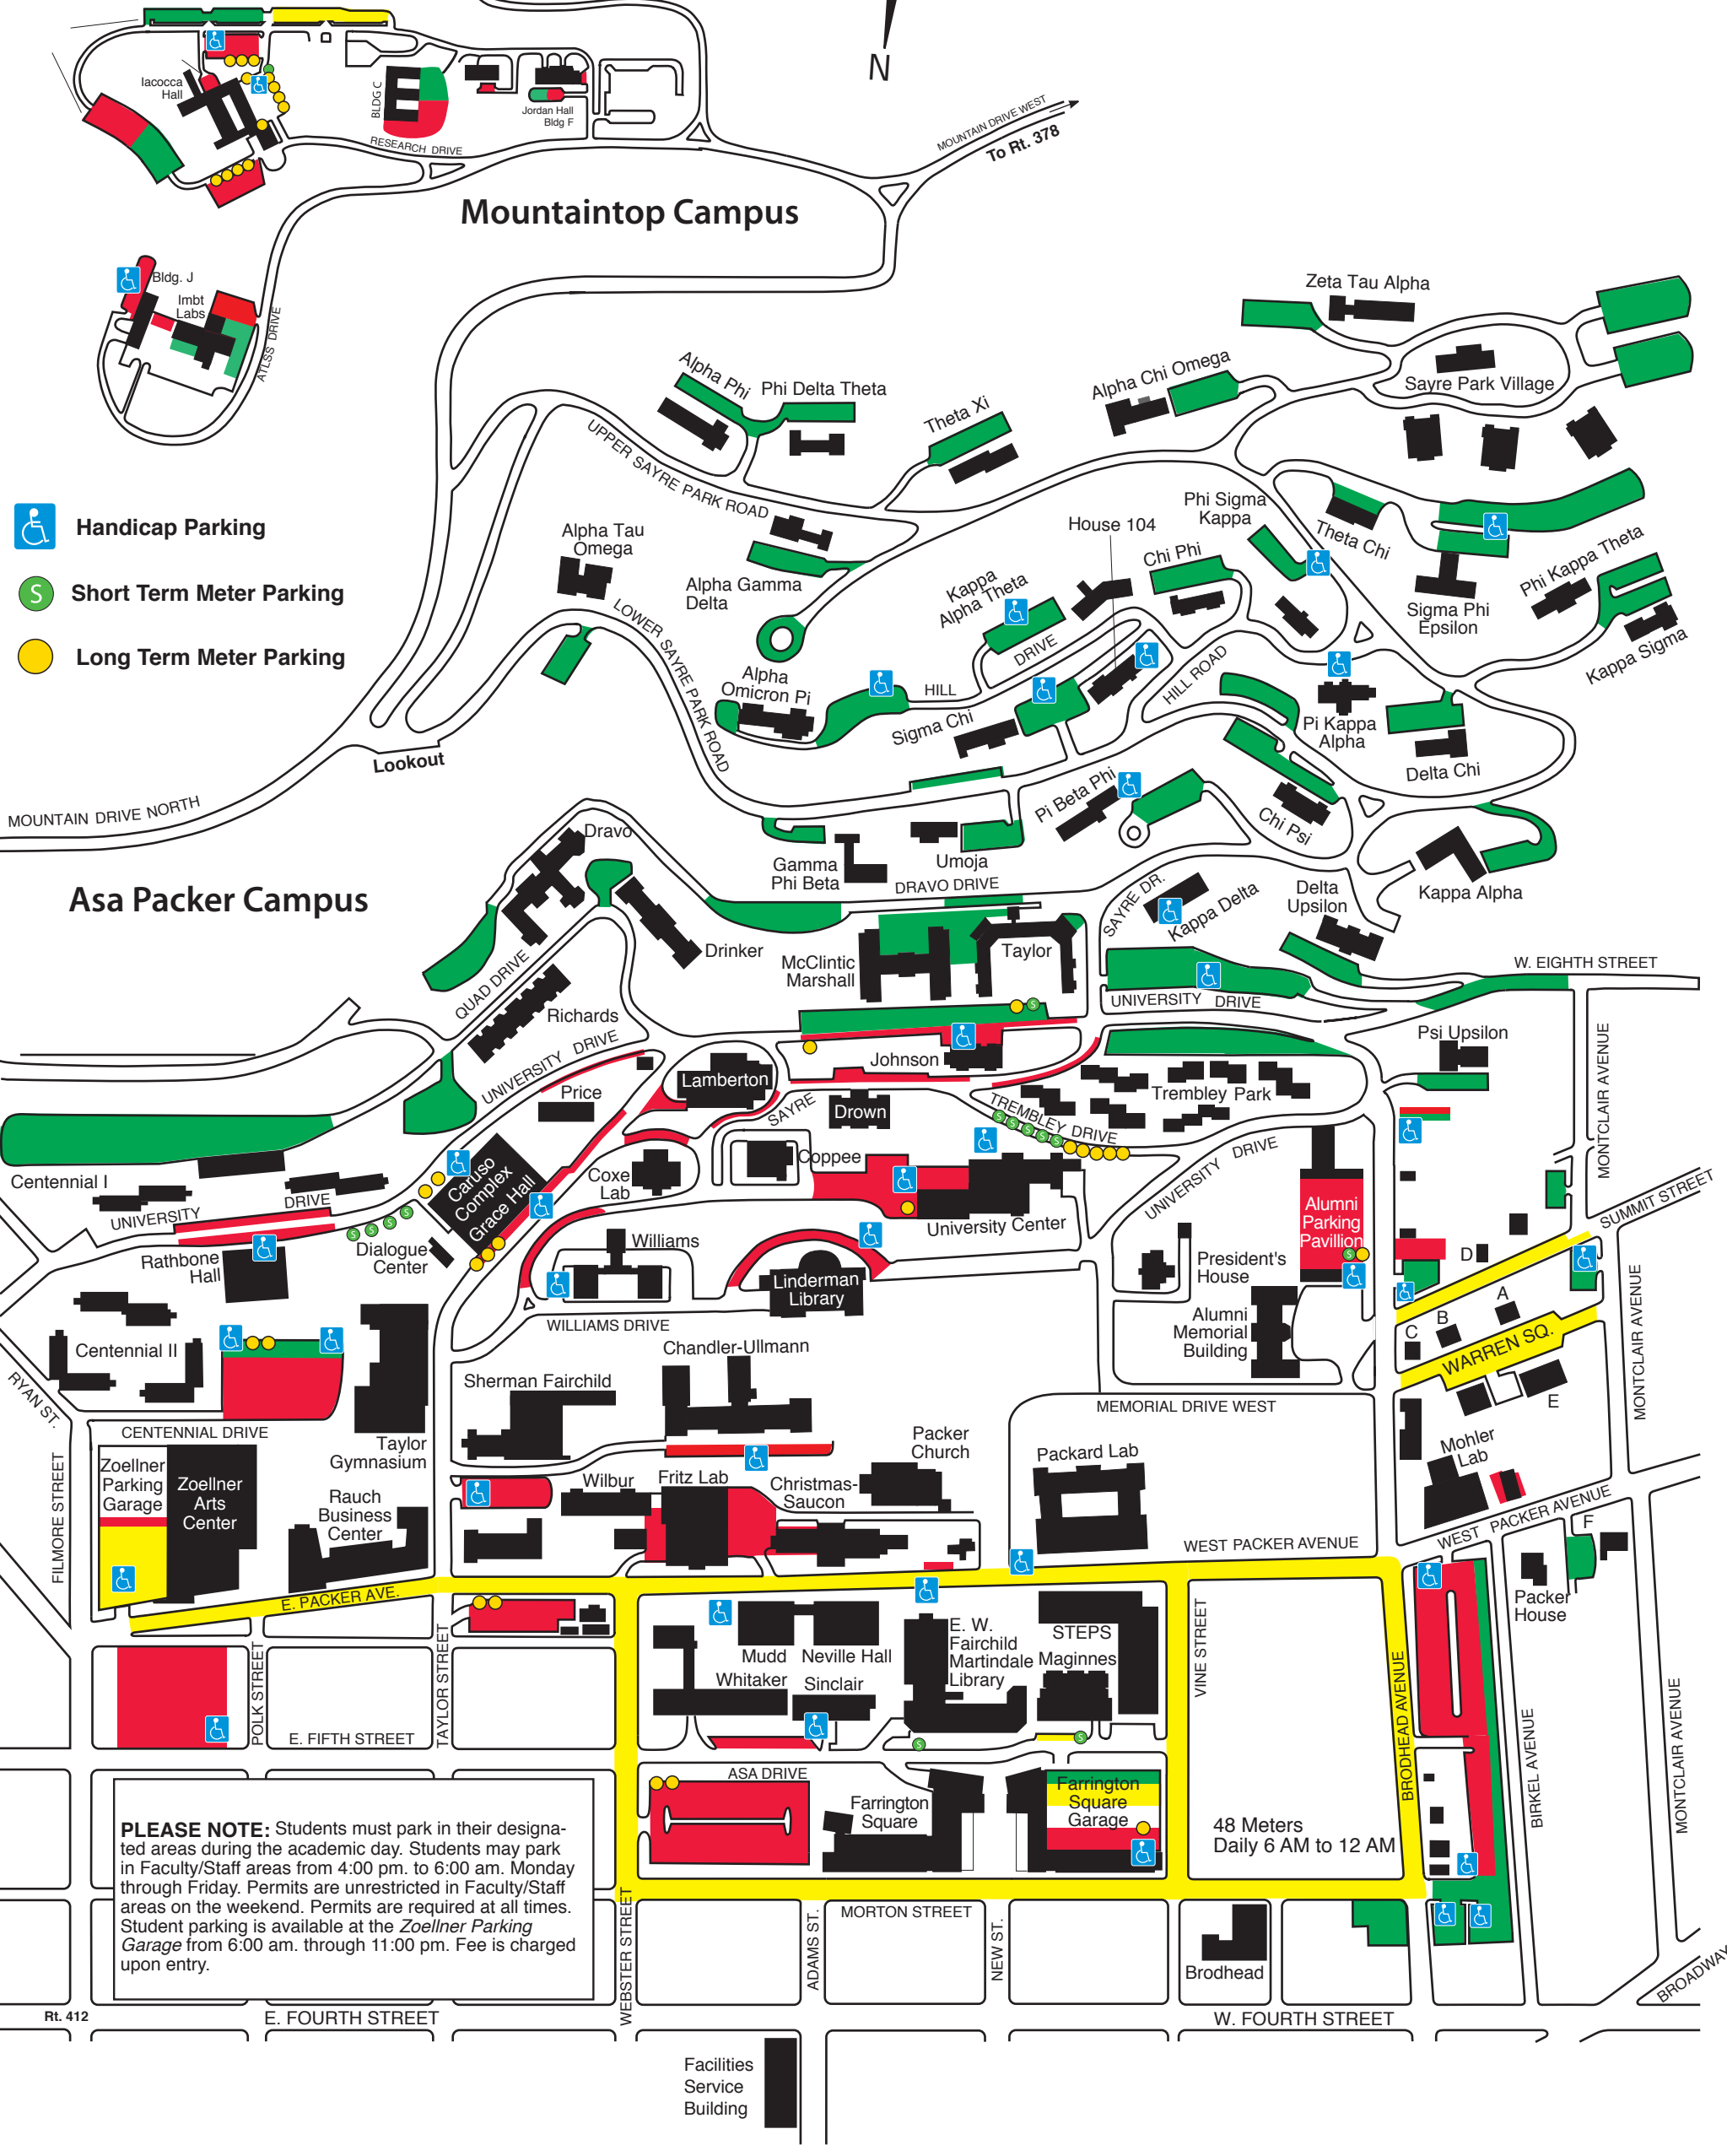

TRANSPORTATION AND PARKING SERVICES

Murray H. Goodman Campus

- Green** Student Parking Permit Required
- Yellow** Visitor /Public Parking Meter Payment or Entry Fee Required
- Red** Faculty/Staff Parking Permit Required
No Student Parking 6am to 4pm

- Handicap Parking**
- Short Term Meter Parking**
- Long Term Meter Parking**

PLEASE NOTE: Students must park in their designated areas during the academic day. Students may park in Faculty/Staff areas from 4:00 pm. to 6:00 am. Monday through Friday. Permits are unrestricted in Faculty/Staff areas on the weekend. Permits are required at all times. Student parking is available at the Zoellner Parking Garage from 6:00 am. through 11:00 pm. Fee is charged upon entry.

48 Meters
Daily 6 AM to 12 AM