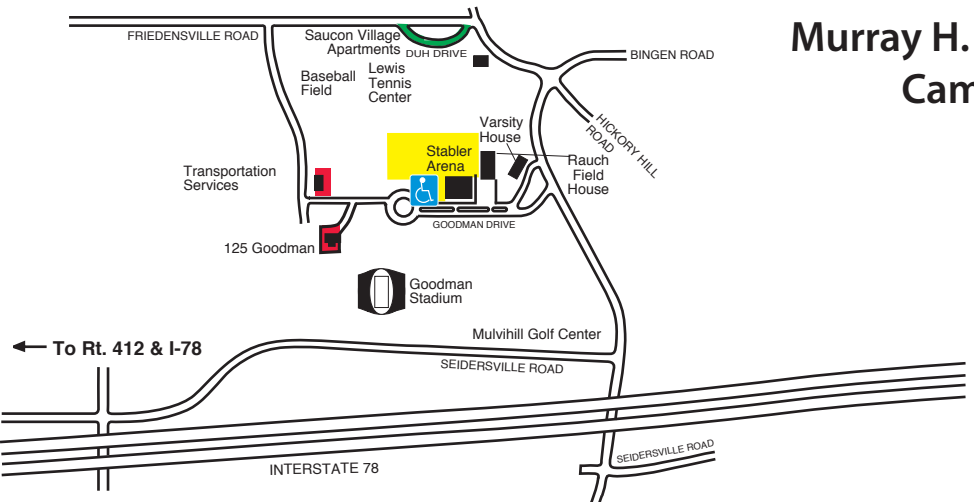

TRANSPORTATION AND PARKING SERVICES

Murray H. Goodman Campus

- Green** Student Parking Permit Required
- Yellow** Visitor /Public Parking Meter Payment or Entry Fee Required
- Red** Faculty/Staff Parking Permit Required
No Student Parking 6am to 4pm

- Handicap Parking**
- Short Term Meter Parking**
- Long Term Meter Parking**

PLEASE NOTE: Students must park in their designated areas during the academic day. Students may park in Faculty/Staff areas from 4:00 pm. to 6:00 am. Monday through Friday. Permits are unrestricted in Faculty/Staff areas on the weekend. Permits are required at all times. Student parking is available at the Zoellner Parking Garage from 6:00 am. through 11:00 pm. Fee is charged upon entry.

48 Meters
Daily 6 AM to 12 AM